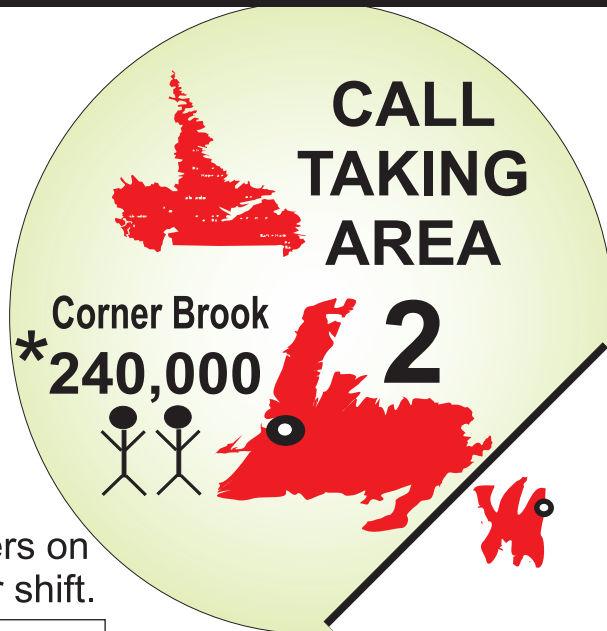

NEW

**NEWFOUNDLAND
LABRADOR**

**PROVINCE-WIDE
FIRE • POLICE • E.M.S.
EMERGENCY
9 • 1 • 1**

**WHEN YOU CALL 9-1-1
ADDRESS or LOCATION DOES NOT SHOW UP**

**CALL TAKING
AREA 1**

 Call takers on
duty per shift.

***** estimated pop.

© 2015, 911 Education Group Inc., All Rights Reserved.

EFFECTIVE MARCH 1, 2015

Some 9-1-1 PSAP centers may be handling a bigger area than shown until further arrangements have been made.